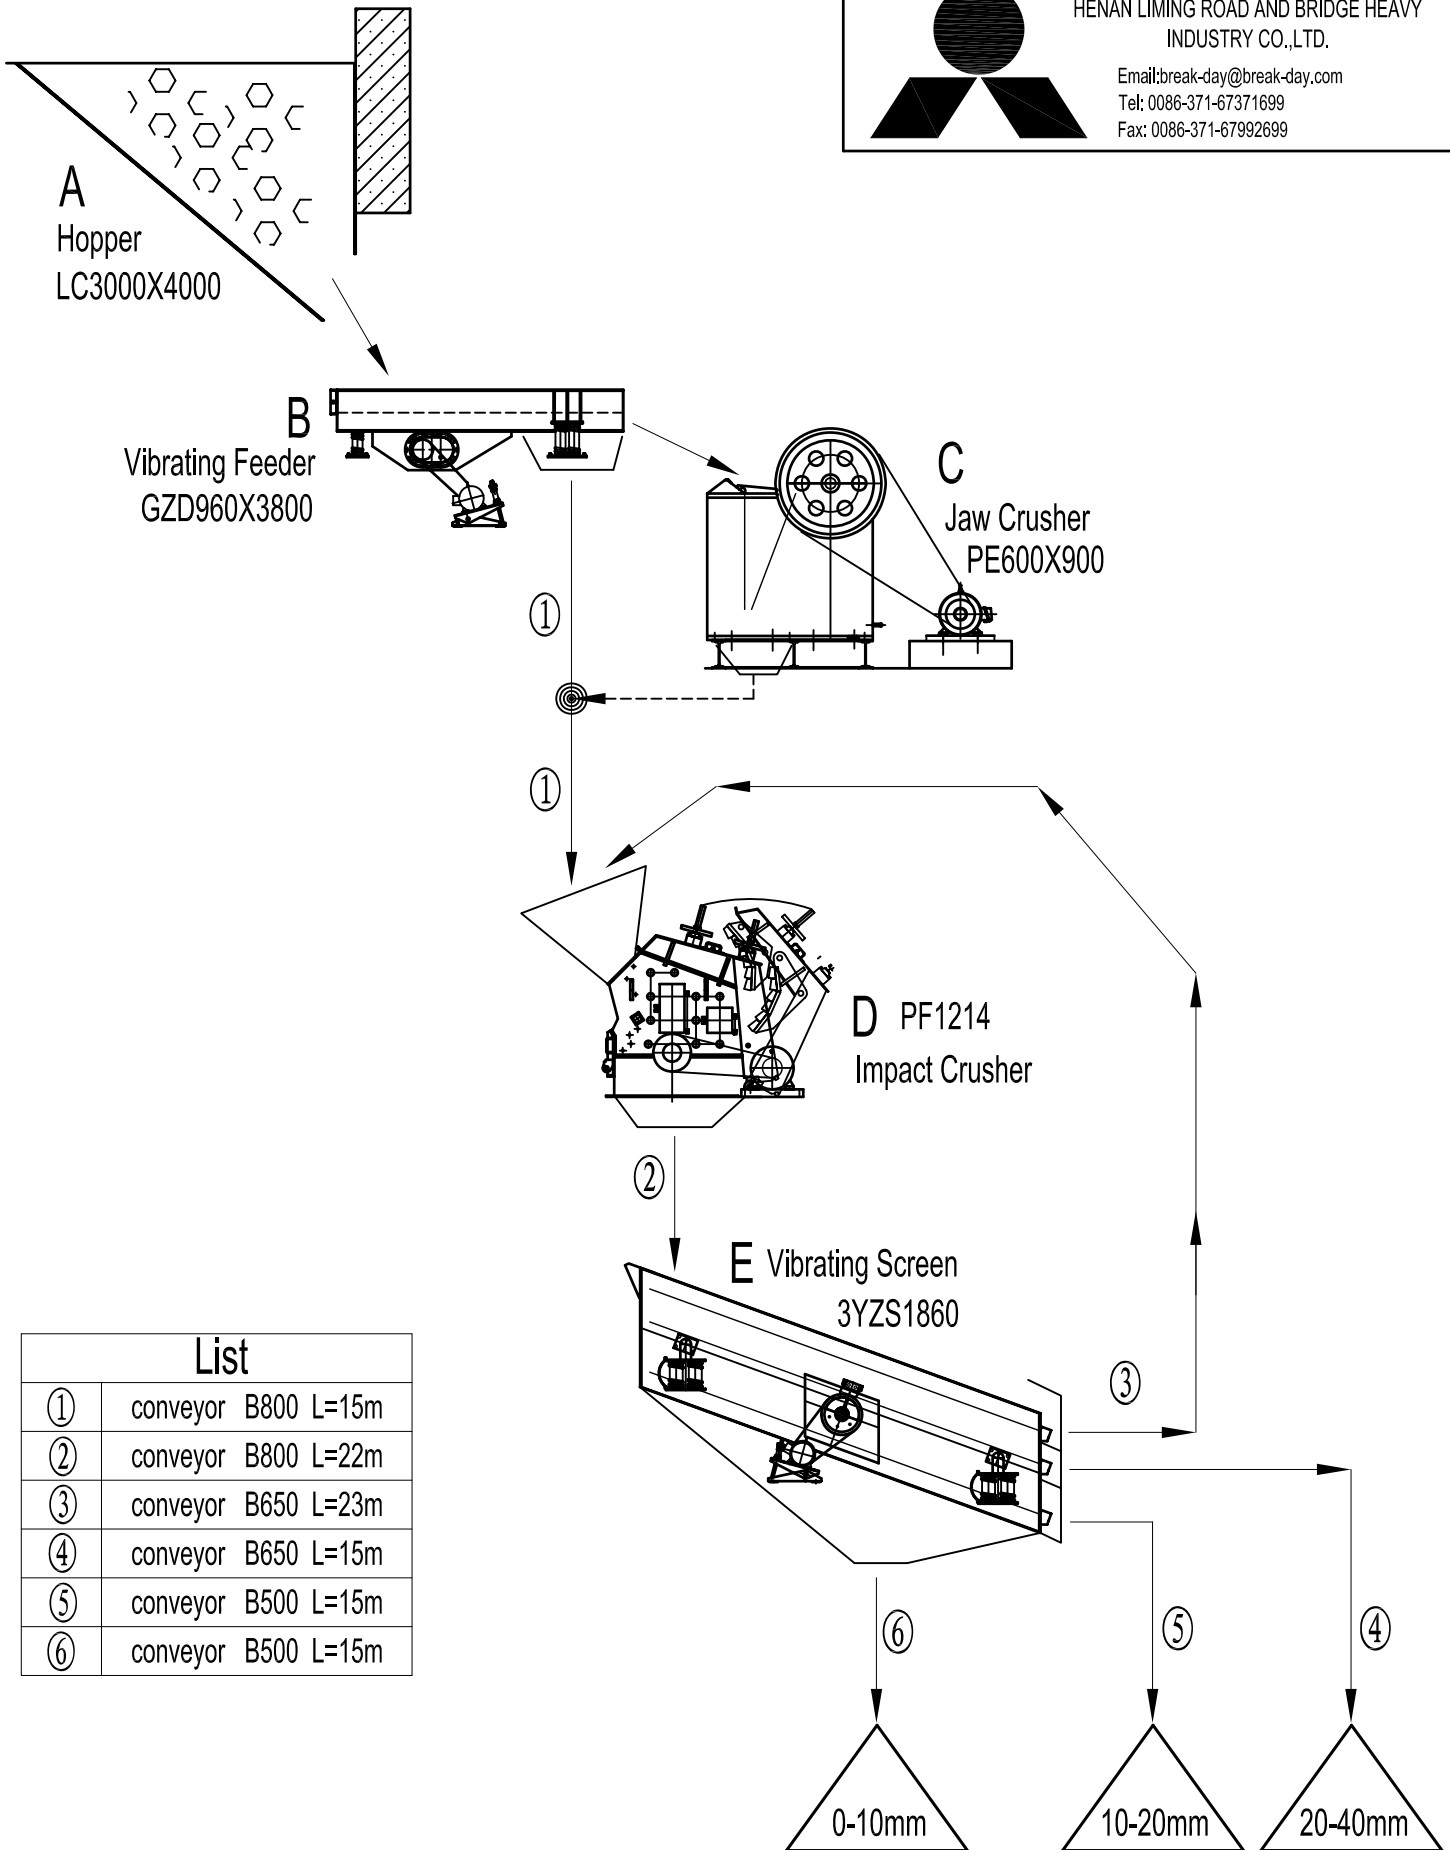

HENAN LIMING ROAD AND BRIDGE HEAVY
INDUSTRY CO.,LTD.

Email: break-day@break-day.com

Tel: 0086-371-67371699

Fax: 0086-371-67992699

List

①	conveyor B800 L=15m
②	conveyor B800 L=22m
③	conveyor B650 L=23m
④	conveyor B650 L=15m
⑤	conveyor B500 L=15m
⑥	conveyor B500 L=15m