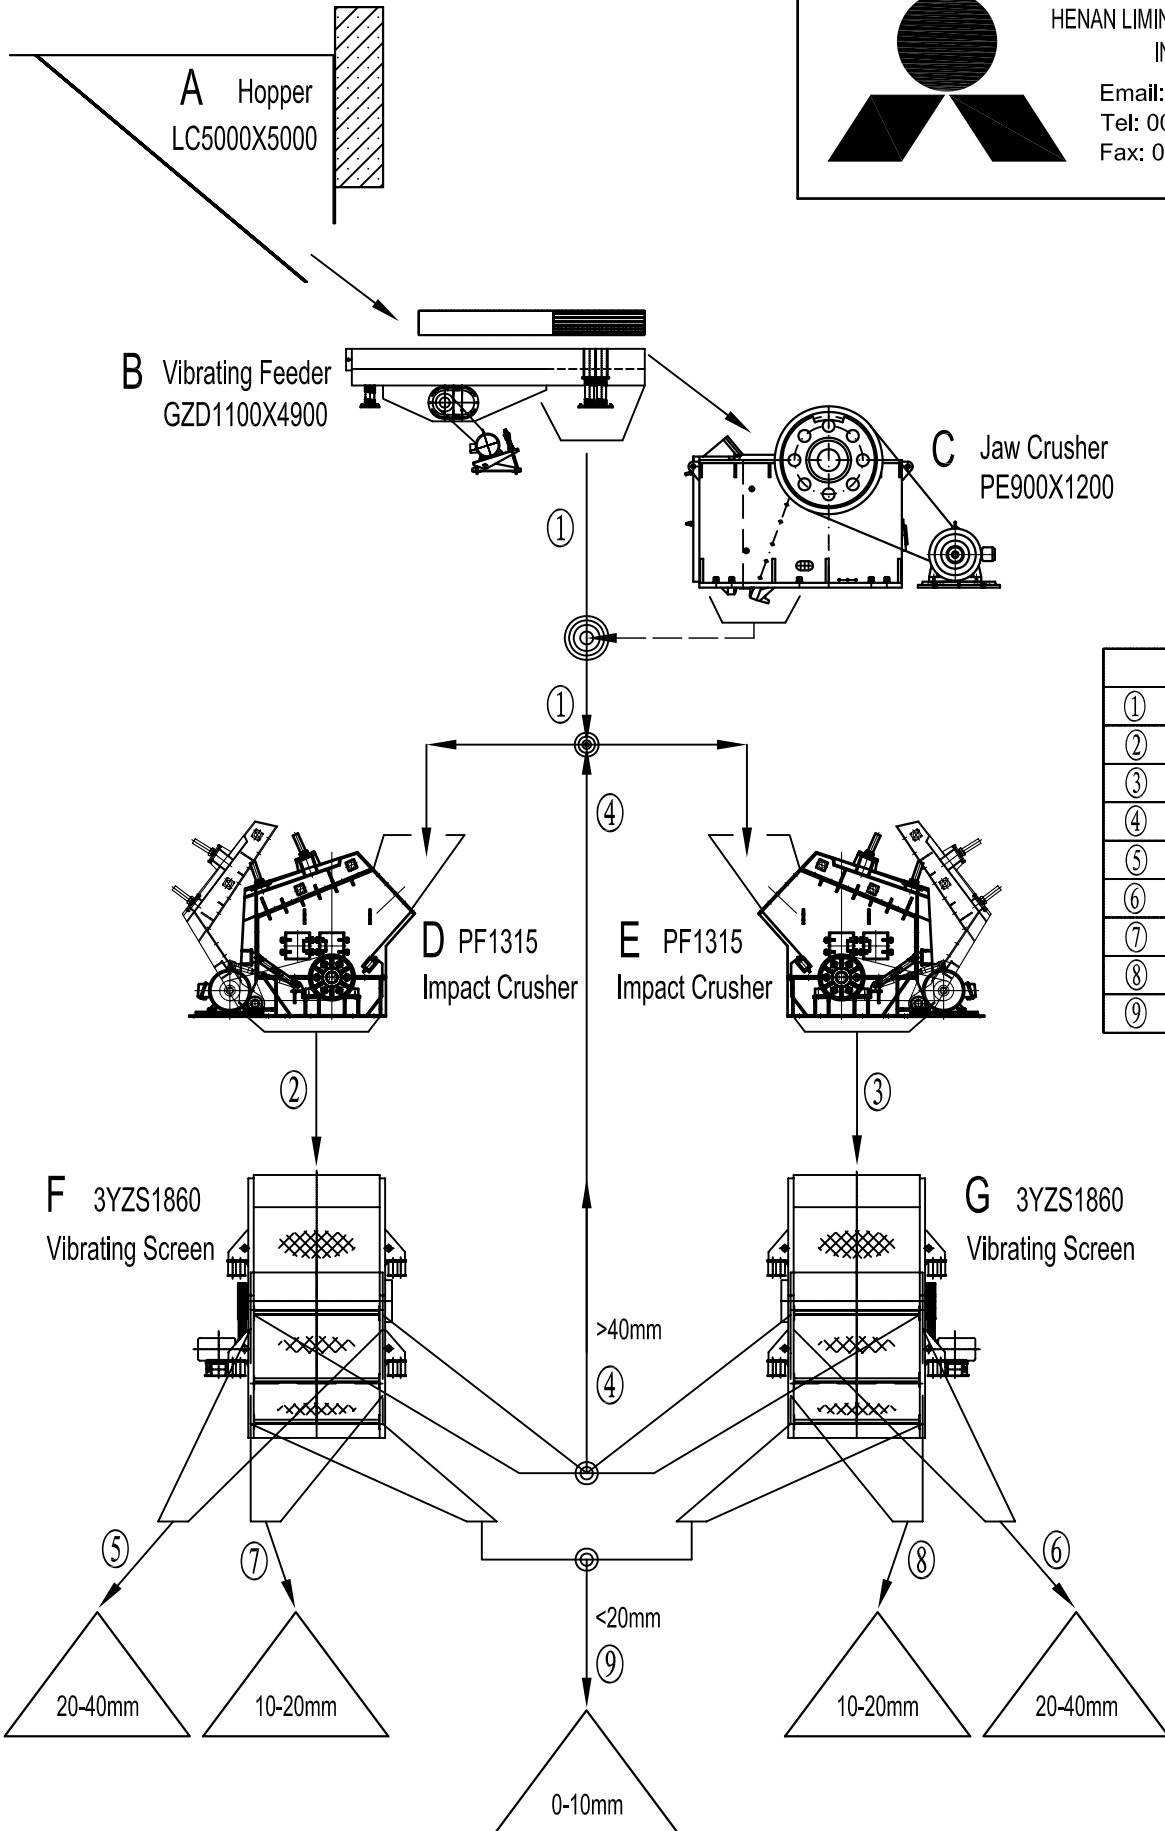

HENAN LIMING ROAD AND BRIDGE HEAVY
INDUSTRY CO.,LTD.

Email: break-day@break-day.com

Tel: 0086-371-67371699

Fax: 0086-371-67992699

List

①	conveyor B1200 L=22m
②	conveyor B800 L=23m
③	conveyor B800 L=23m
④	conveyor B650 L=29m
⑤	conveyor B650 L=20m
⑥	conveyor B650 L=20m
⑦	conveyor B500 L=20m
⑧	conveyor B500 L=20m
⑨	conveyor B650 L=23m