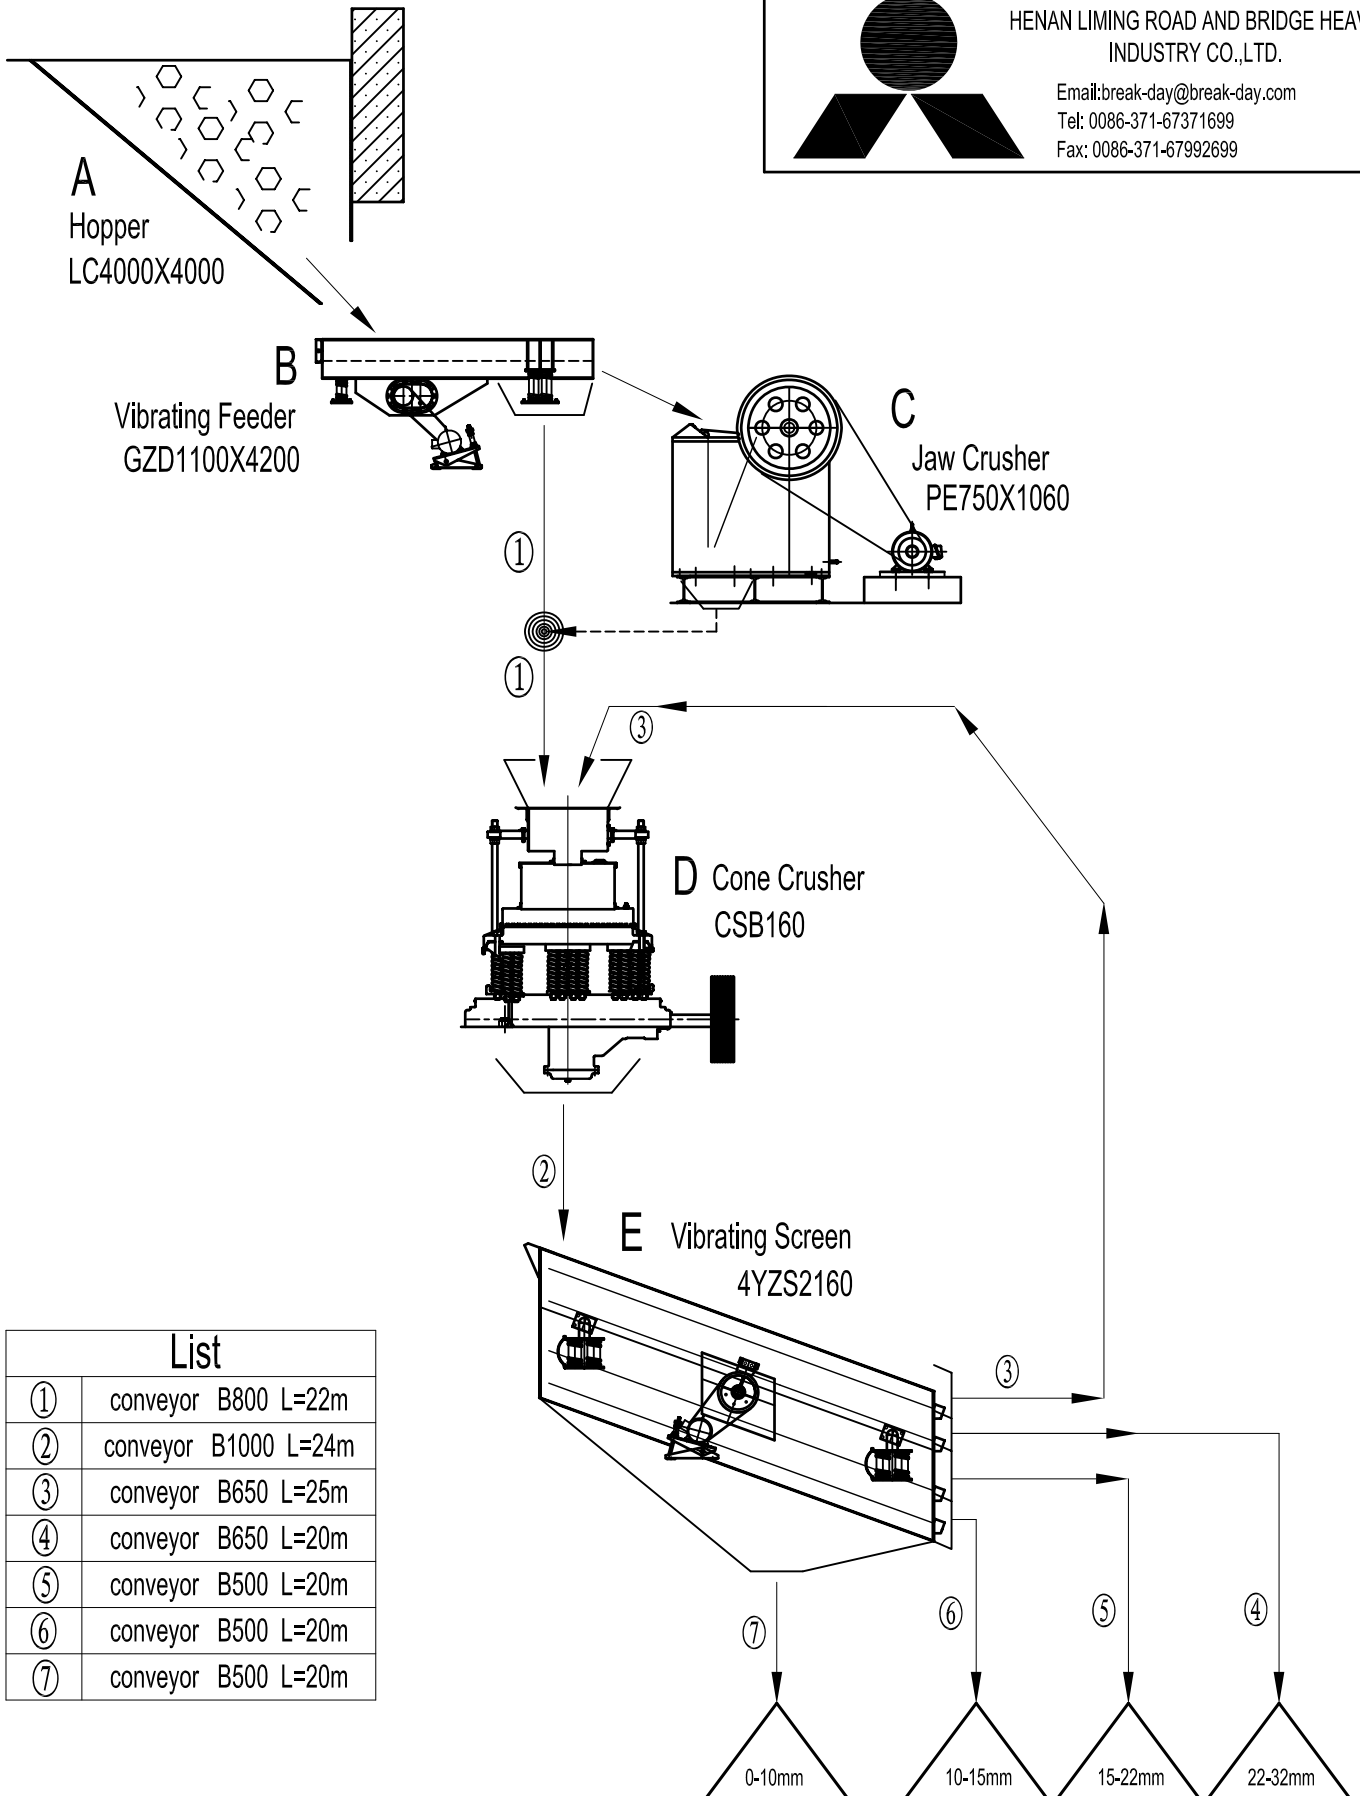

HENAN LIMING ROAD AND BRIDGE HEAVY
INDUSTRY CO.,LTD.

Email: break-day@break-day.com

Tel: 0086-371-67371699

Fax: 0086-371-67992699

List

①	conveyor B800 L=22m
②	conveyor B1000 L=24m
③	conveyor B650 L=25m
④	conveyor B650 L=20m
⑤	conveyor B500 L=20m
⑥	conveyor B500 L=20m
⑦	conveyor B500 L=20m